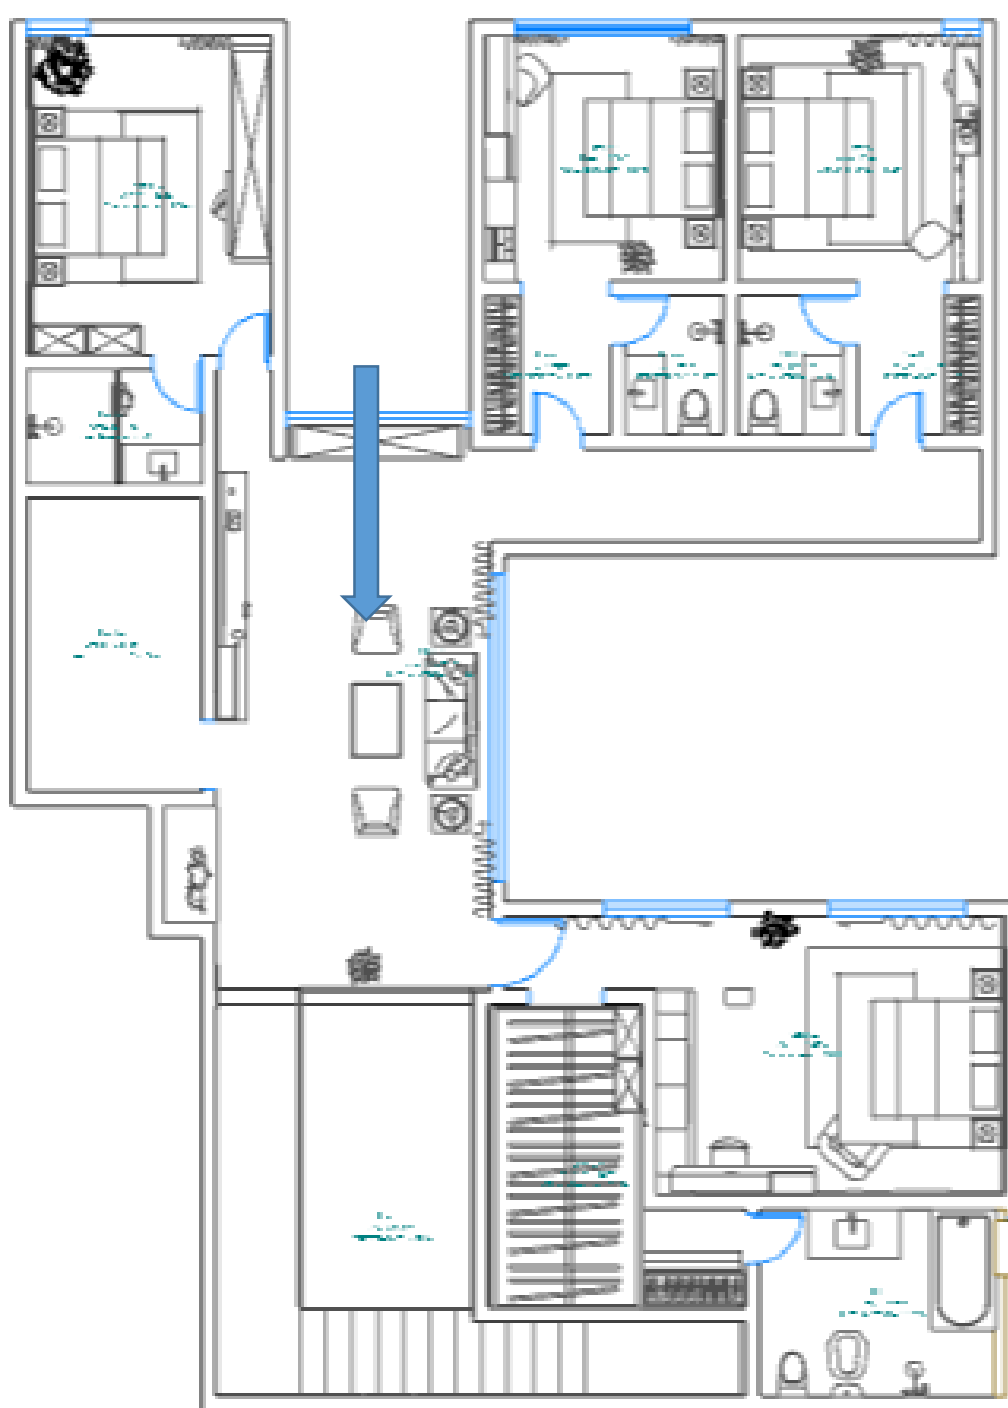

تصميم داخلي فاخر لفيللا سكنيه

الموقع :- المملكة العربيه السعوديه - جازان

النشاط :- سكني

المالك :- د. احمد الكيلاني

تصميم :- م ايمان صديق محمد

غرفة النوم الرئيسية:-

غرفه ملابس :-

The wardrobe system features a combination of glass-fronted doors and open shelving. The top section contains two white boxes with gold stars and two woven baskets with gold 'LV' logos. Below these, there are several shelves with folded clothes in shades of purple, pink, and white. A hanging section on the left displays a grey dress, a white lace dress, and a white lace dress. A hanging section on the right displays a white dress and a brown jacket. The bottom section features two brown drawers and a small white basket.

A vanity table with a mirror and various bottles is visible in the foreground. The table is light-colored and has a woven basket containing several bottles of skincare products. An open book is lying on the table. The mirror reflects the wardrobe and the surrounding area.

دوره المياه :-

الصالة :-

غرفه 1 :-

غرفه 2 :-

غرفه 3 :-

Haler

EMAN
Interior Designer

EMAN