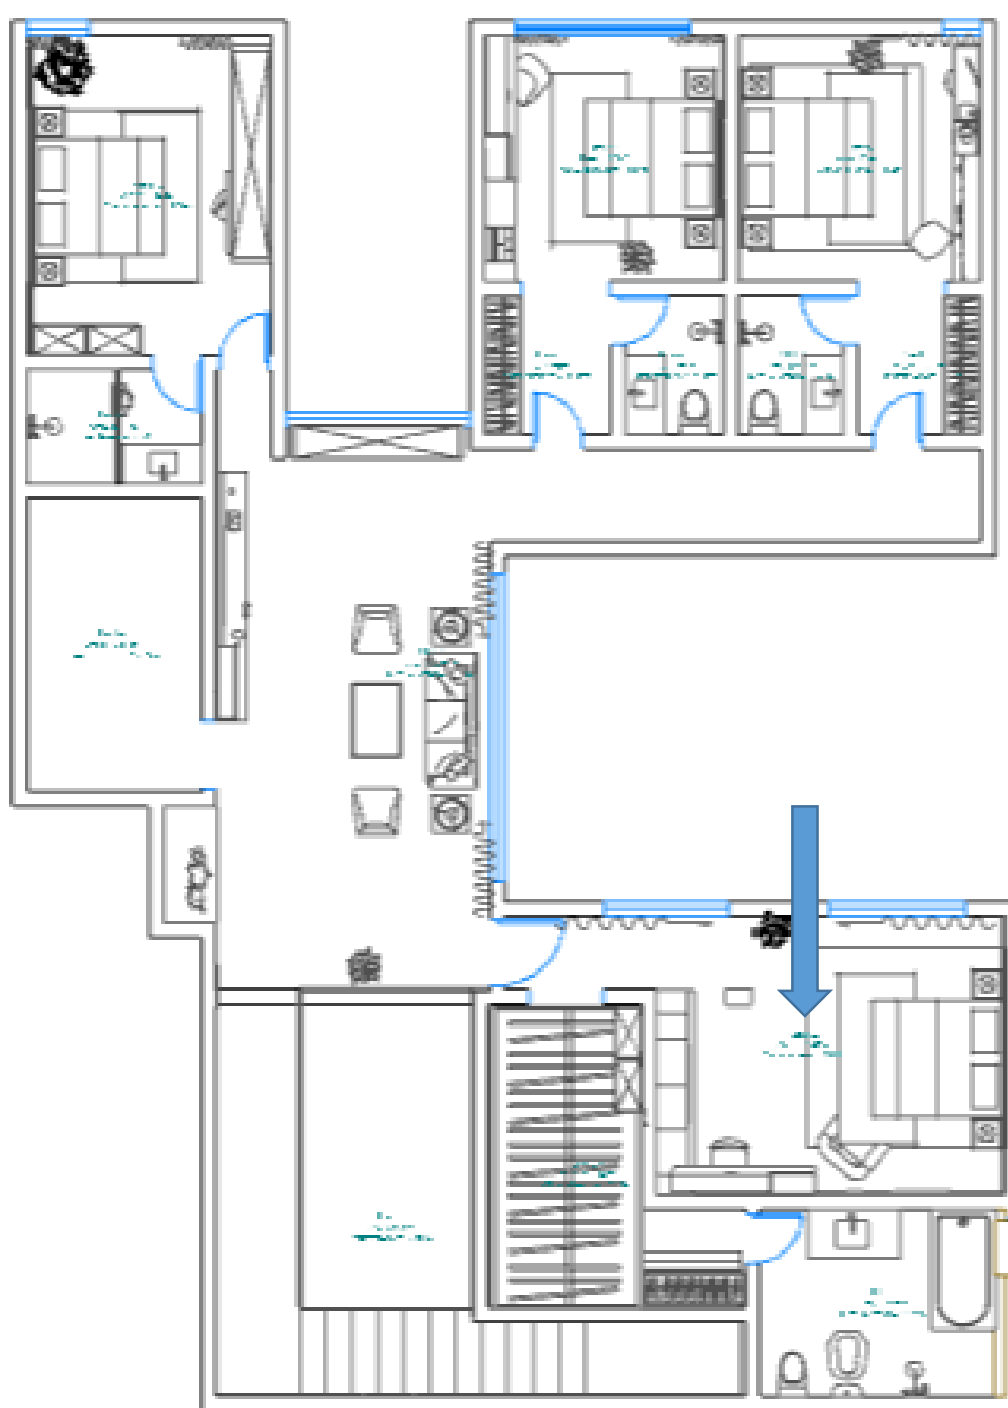

تصميم داخلي فاخر لفيللا سكنيه

الموقع :- المملكة العربيه السعوديه - جازان

النشاط :- سكني

المالك :- د. احمد الكيلاني

تصميم :- م ايمان صديق محمد

غرفة النوم الرئيسية:-

غرفه ملابس :-

The wardrobe system features a combination of glass-fronted doors and open shelving. The top section contains two white boxes with gold stars and two woven baskets with gold 'LV' logos. Below these, there are several shelves with folded clothes in shades of purple, pink, and white. A hanging section on the left displays a grey dress, a white lace dress, and a white lace dress. A hanging section on the right displays a white dress and a brown jacket. The bottom section features two brown drawers and a small white basket.

A vanity table with a mirror and various bottles is visible in the foreground. The table is light-colored and has a woven basket containing several bottles of skincare products. An open book is lying on the table. The mirror reflects the wardrobe and the surrounding area.

دوره المياه :-

الصالة :-

غرفه 1 :-

غرفه 2 :-

غرفه 3 :-

Haler

EMAN
Interior Designer

EMAN