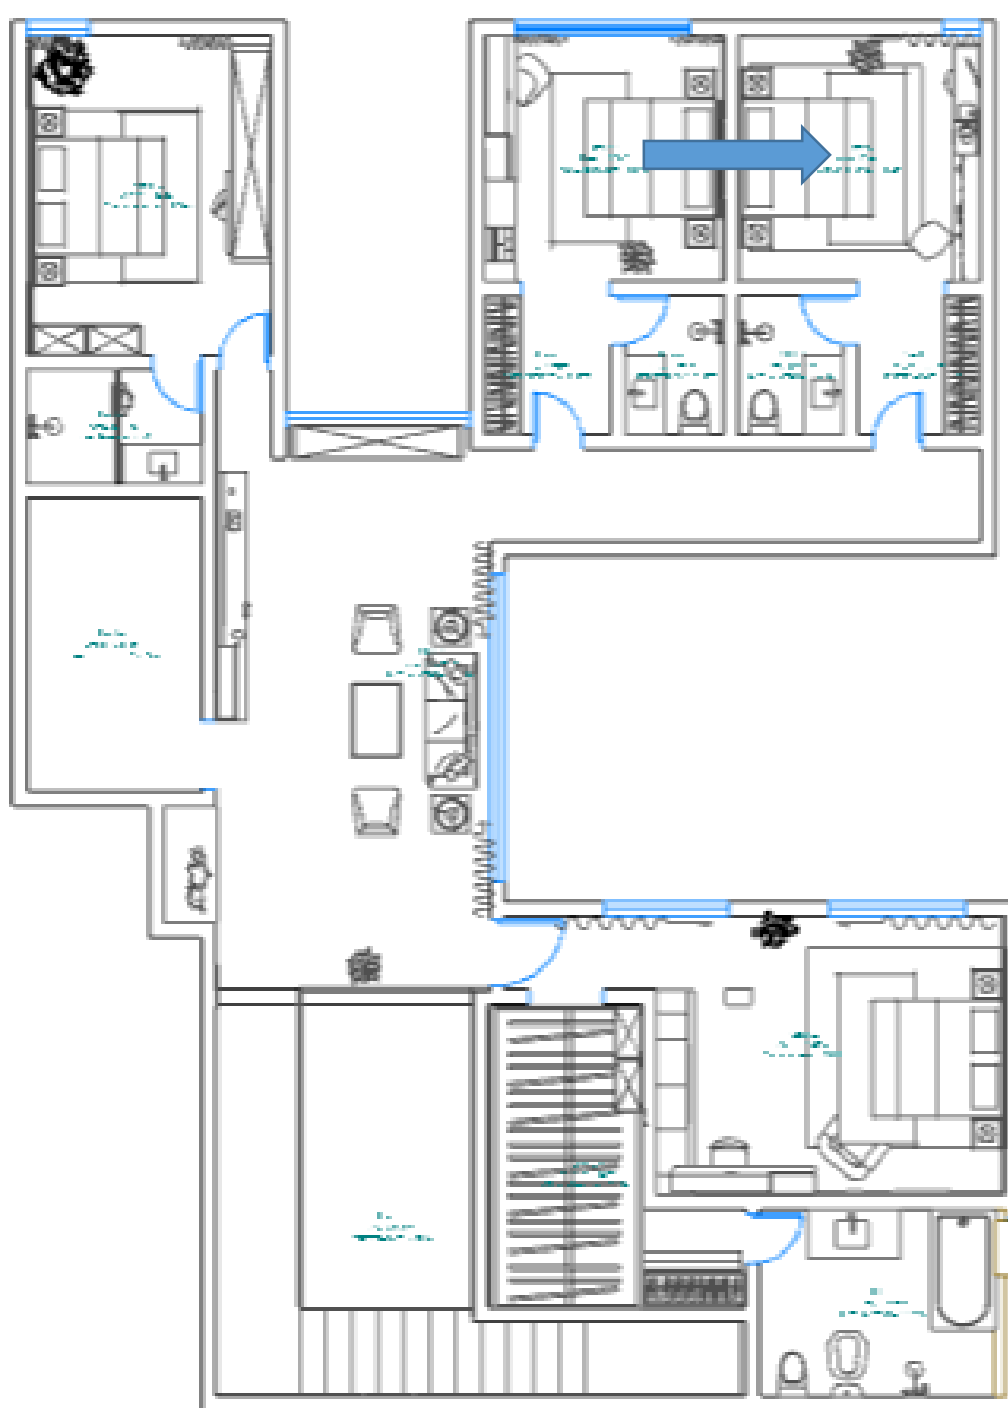

تصميم داخلي فاخر لفيللا سكنيه

الموقع :- المملكة العربيه السعوديه - جازان

النشاط :- سكني

المالك :- د. احمد الكيلاني

تصميم :- م ايمان صديق محمد

غرفة النوم الرئيسية:-

غرفه ملابس :-

The wardrobe system features a combination of glass-fronted doors and open shelving. The top section contains two white boxes with gold stars and two woven baskets with gold 'LV' logos. Below these, there are several shelves with folded clothes in shades of purple, pink, and white. A hanging section on the left displays a grey dress, a white lace dress, and a white lace dress. A hanging section on the right displays a white dress and a brown jacket. The bottom section features two brown drawers and a small white basket.

A vanity table with a mirror and various bottles is visible in the foreground. The table is light-colored and has a woven basket containing several bottles of skincare products. An open book is lying on the table. The mirror reflects the wardrobe and the surrounding area.

دوره المياه :-

الصالة :-

غرفه 1 :-

غرفه 2 :-

غرفه 3 :-

Haler

EMAN
Interior Designer

EMAN