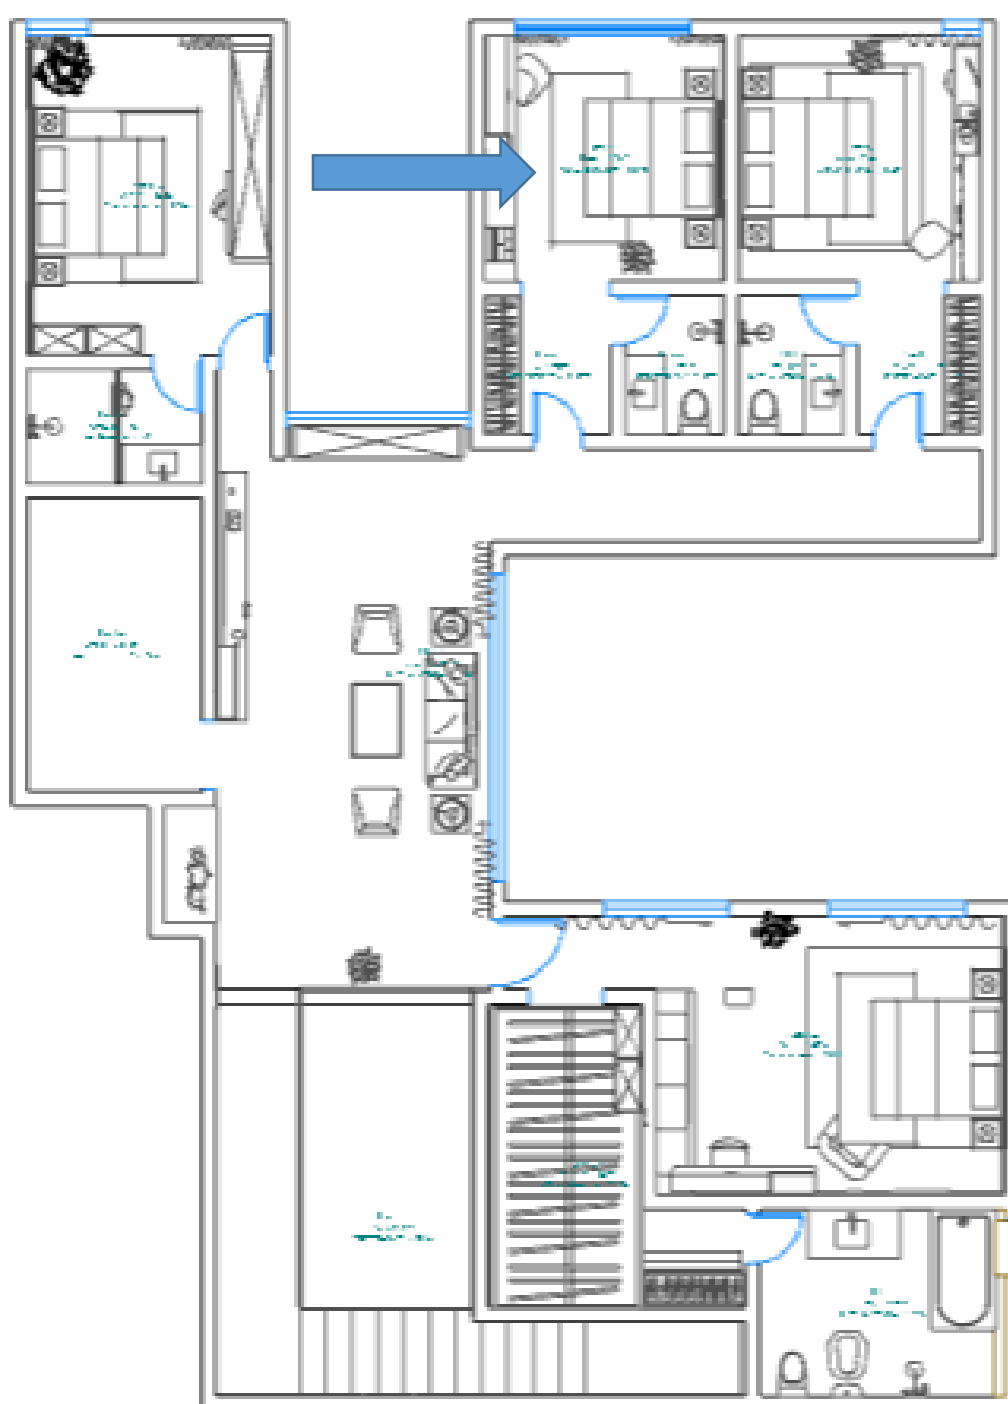

تصميم داخلي فاخر لفيللا سكنيه

الموقع :- المملكة العربيه السعوديه - جازان

النشاط :- سكني

المالك :- د. احمد الكيلاني

تصميم :- م ايمان صديق محمد

غرفة النوم الرئيسية:-

غرفه ملابس :-

The wardrobe system features a combination of glass-fronted doors and open shelving. The top section contains two white boxes with gold stars and two woven baskets with gold 'LV' logos. Below these, there are several shelves with folded clothes in shades of purple, pink, and white. A hanging section on the left displays a grey dress, a white lace dress, and a white lace dress. A hanging section on the right displays a white dress and a brown jacket. The bottom section features two brown drawers and a small white basket.

A vanity table with a mirror and various bottles is visible in the foreground. The table is light-colored and has a woven basket containing several bottles of skincare products. An open book is lying on the table. The mirror reflects the wardrobe and the surrounding area.

دوره المياه :-

الصالة :-

غرفه 1 :-

غرفه 2 :-

غرفه 3 :-

Haler

EMAN
Interior Designer

EMAN