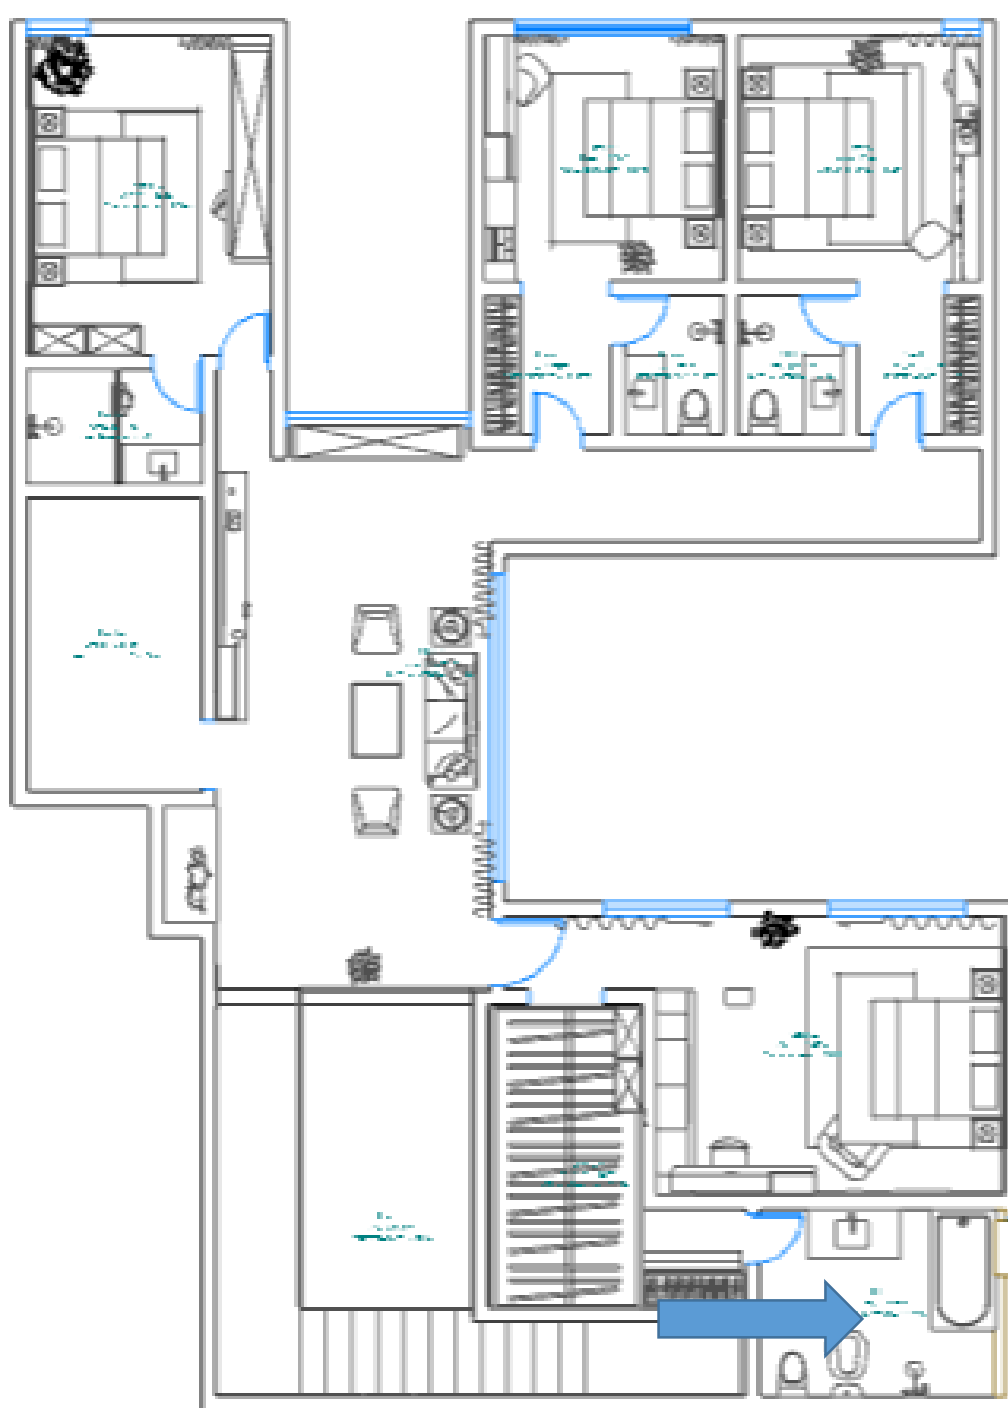

تصميم داخلي فاخر لفيللا سكنيه

الموقع :- المملكة العربيه السعوديه - جازان

النشاط :- سكني

المالك :- د. احمد الكيلاني

تصميم :- م ايمان صديق محمد

غرفة النوم الرئيسية:-

غرفه ملابس :-

The wardrobe system features a combination of glass-fronted doors and open shelving. The top section contains two white boxes with gold stars and two woven baskets with gold 'LV' logos. Below these, there are several shelves with folded clothes in shades of purple, pink, and white. A hanging section on the left displays a grey dress, a white lace dress, and a white lace dress. A hanging section on the right displays a white dress and a brown jacket. The bottom section features two brown drawers and a small white basket.

A vanity table with a mirror and various bottles is visible in the foreground. The table is light-colored and has a woven basket containing several bottles of skincare products. An open book is lying on the table. The mirror reflects the wardrobe and the surrounding area.

دوره المياه :-

الصالة :-

غرفه 1 :-

غرفه 2 :-

غرفه 3 :-

Haler

EMAN
Interior Designer

EMAN