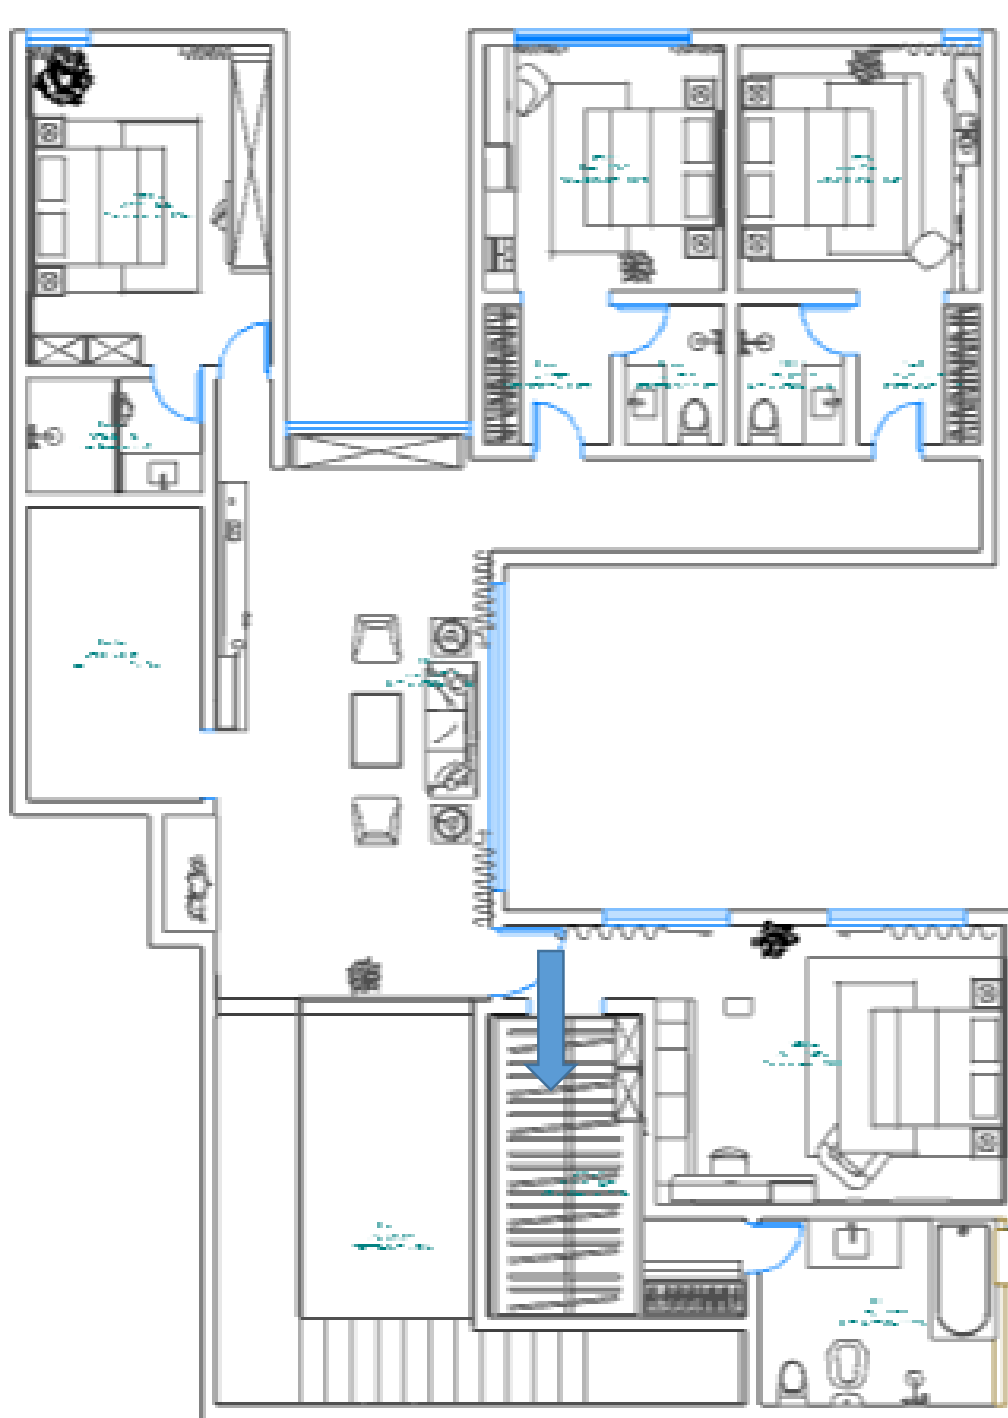

تصميم داخلي فاخر لفيللا سكنيه

الموقع :- المملكة العربيه السعوديه - جازان

النشاط :- سكني

المالك :- د. احمد الكيلاني

تصميم :- م ايمان صديق محمد

غرفة النوم الرئيسية:-

غرفه ملابس :-

The wardrobe system features a combination of glass-fronted doors and open shelving. The top section contains two white boxes with gold stars and two woven baskets with gold 'LV' logos. Below these, there are several shelves with folded clothes in shades of purple, pink, and white. A hanging section on the left displays a grey dress, a white lace dress, and a white lace dress. A hanging section on the right displays a white dress and a brown jacket. The bottom section features two brown drawers and a small white basket.

A vanity table with a mirror and various bottles is visible in the foreground. The table is light-colored and has a woven basket containing several bottles of skincare products. An open book is lying on the table. The mirror reflects the wardrobe and the surrounding area.

دوره المياه :-

الصالة :-

غرفه 1 :-

غرفه 2 :-

غرفه 3 :-

Haler

EMAN
Interior Designer

EMAN