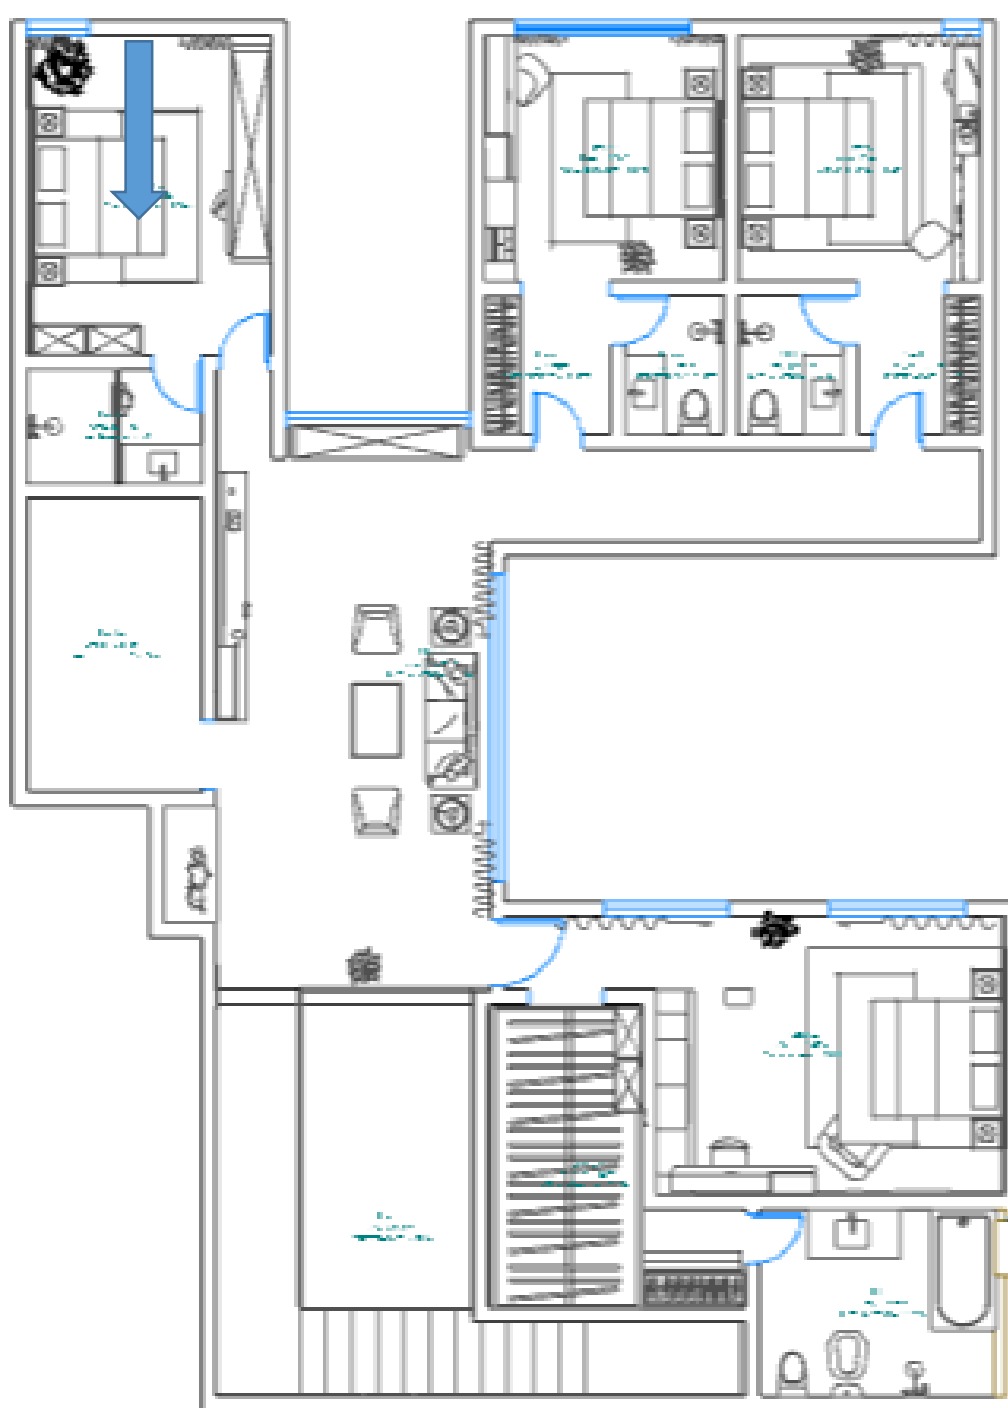

تصميم داخلي فاخر لفيللا سكنيه

الموقع :- المملكة العربيه السعوديه - جازان

النشاط :- سكني

المالك :- د. احمد الكيلاني

تصميم :- م ايمان صديق محمد

غرفة النوم الرئيسية:-

غرفه ملابس :-

The wardrobe system features a combination of glass-fronted doors and open shelving. The top section contains two white boxes with gold stars and two woven baskets with gold 'LV' logos. Below these, there are several shelves with folded clothes in shades of purple, pink, and white. A hanging section on the left displays a grey dress, a white lace dress, and a white lace dress. A hanging section on the right displays a white dress and a brown jacket. The bottom section features two brown drawers and a small white basket.

A vanity table with a mirror and various bottles is visible in the foreground. The table is light-colored and has a woven basket containing several bottles of skincare products. An open book is lying on the table. The mirror reflects the wardrobe and the surrounding area.

دوره المياه :-

الصالة :-

غرفه 1 :-

غرفه 2 :-

غرفه 3 :-

Haler

EMAN
Interior Designer

EMAN